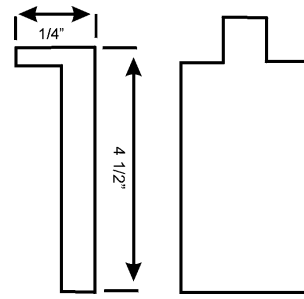

← 45 degree break starts 3/8" from the bottom

SOLD OUT PADDLE DIMENSIONS

.045 x 2 1/4 " x 5 1/2 "
Series 90 Sold Out Paddle
432,070,19x.x3

.045 x 2 1/4 " x 5 7/32 "
Series 90 Large Sold-Out Paddle
432.070.27x.x3

.045 x 1 3/4 " x 5 1/2 "
Narrow Sold-Out Paddle (Ranson)
432,070,17x.x3

.063 x 1 3/4" x 7 3/4"
Sold-Out Paddle Pre Series 90 T
& 1 1/4 Narrow Columns
231,070,17x.x3

.063 x 1 3/4" x 7 3/4"
Sold-Out Paddle Pre Series 90 T
& 1/4 Narrow Columns
236,070,25x.x3

.063 x 1 3/4" x 7 3/4"
Sold-Out Paddle Pre Series 90
Apple Black Wide Column
280,070,01x.x3

Sold-Out Paddle DN, DDDDB
164,070,11x.x3

.063 x 1 3/4" x 7 3/4"
Sold-Out Paddle Pre Series 90
Accommodator Wide Column
381,070,23x.x3

.063 x 1 3/4" x 7 3/4"
Sold-Out Paddle Pre Series 90
Accommodator Narrow Column
381,070,24x.x3

**22 gauge x 2 ¹³/₃₂" x 4 ⁶³/₆₄"
 Sold-Out Paddle DCB & DN
 164,070,10x.x3**

**22 Gauge x 1 ³/₄" x 4 ³/₄"
 Sold-Out Paddle DN Models
 147,070,23x.x3**