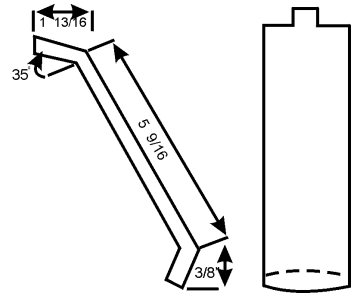

← 45 degree break starts 3/8" from the bottom

SOLD OUT PADDLE DIMENSIONS

.045 x 2 1/4 " x 5 1/2 "
Series 90 Sold Out Paddle
432,070,19x.x3

.045 x 2 1/4 " x 5 7/32 "
Series 90 Large Sold-Out Paddle
432.070.27x.x3

.045 x 3 7/8 " x 5 9/16 "
Series 90 Large Sold-Out Paddle Special
432,011,19x.x3

.045 x 2 1/4 " x 5 3/4 "
Series 90 E-Model Sold-Out Paddle
609,070,19x.x3

.045 x 2 1/2 " x 5 1/64 "
Series 90 Large Sold-Out Paddle Modified
432,011,09x.x3

.045 x 1 3/4 " x 5 1/2 "
Narrow Sold-Out Paddle (Ranson)
432,070,17x.x3

.063 x 1 3/4" x 7 3/4"
Sold-Out Paddle Pre Series 90 T
& 1 1/4 Narrow Columns
231,070,17x.x3

.063 x 1 3/4" x 7 3/4"
Sold-Out Paddle Pre Series 90 T
& 1/4 Narrow Columns
236,070,25x.x3

.063 x 1 3/4" x 7 3/4"
Sold-Out Paddle Pre Series 90
Apple Black Wide Column
280,070,01x.x3

Sold-Out Paddle DN, DDDDB
164,070,11x.x3

.063 x 1 3/4" x 7 3/4"
Sold-Out Paddle Pre Series 90
Accommodator Wide Column
381,070,23x.x3