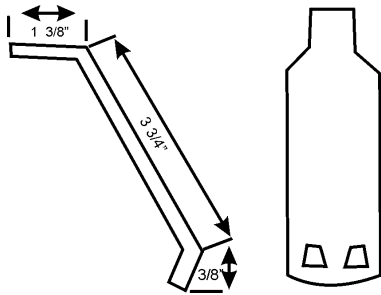

SERIES 90 SOLD OUT PADDLE WITH 1/2" WIDTH INCREASE

SERIAL NUMBER BREAK: Beginning serial number 0001-6048DP to 1124-6133BR will have the sold out paddle with 1/2" width increase factory installed. Includes production runs 6134BR, 6135BR, and 6136BR. Venders serialized 0001-3162AO to 0001-6048DP do not have the new sold out paddle factory installed.

**SERIES 90 SOLD OUT PADDLE
PART # 432,070,19x.x3**

PRE SERIES 90 SOLD OUT PADDLE

REASON: To add a 45 degree break at the bottom of the paddle.

SERIAL NUMBER BREAK: Beginning serial number 0001-3118BN to 0001-3162AO have the new paddles factory installed.

← 45 degree break starts 3/8" from the bottom

SOLD OUT PADDLE DIMENSIONS

.045 x 2 1/4 " x 5 1/2 "
Series 90 Sold Out Paddle
432,070,19x.x3

.045 x 2 1/4 " x 5 7/32 "
Series 90 Large Sold-Out Paddle
432.070.27x.x3

.045 x 3 7/8 " x 5 9/16 "
Series 90 Large Sold-Out Paddle Special
432,011,19x.x3

.045 x 2 1/4 " x 5 3/4 "
Series 90 E-Model Sold-Out Paddle
609,070,19x.x3

.045 x 2 1/2 " x 5 1/64 "
Series 90 Large Sold-Out Paddle Modified
432,011,09x.x3