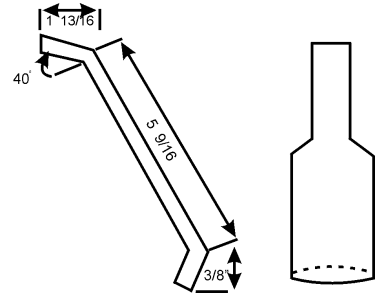

← 45 degree break starts 3/8" from the bottom

SOLD OUT PADDLE DIMENSIONS

.045 x 2 1/4 " x 5 1/2 "
Series 90 Sold Out Paddle
432,070,19x.x3

.045 x 2 1/4 " x 5 7/32 "
Series 90 Large Sold-Out Paddle
432.070.27x.x3

.045 x 3 7/8 " x 5 9/16 "
Series 90 Large Sold-Out Paddle Special
432,011,19x.x3

.045 x 2 1/4 " x 5 3/4 "
Series 90 E-Model Sold-Out Paddle
609,070,19x.x3

.045 x 2 1/2 " x 5 1/64 "
Series 90 Large Sold-Out Paddle Modified
432,011,09x.x3

.045 x 1 3/4 " x 5 1/2 "
Narrow Sold-Out Paddle (Ranson)
432,070,17x.x3

.063 x 1 3/4" x 7 3/4"
Sold-Out Paddle Pre Series 90 T
& 1 1/4 Narrow Columns
231,070,17x.x3

.063 x 1 3/4" x 7 3/4"
Sold-Out Paddle Pre Series 90 T
& 1/4 Narrow Columns
236,070,25x.x3

.063 x 1 3/4" x 7 3/4"
Sold-Out Paddle Pre Series 90
Apple Black Wide Column
280,070,01x.x3

Sold-Out Paddle DN, DDDDB
164,070,11x.x3

.063 x 1 3/4" x 7 3/4"
Sold-Out Paddle Pre Series 90
Accommodator Wide Column
381,070,23x.x3