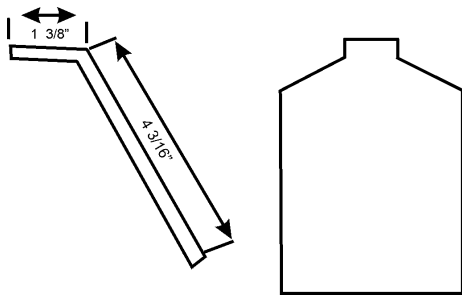

← 45 degree break starts 3/8" from the bottom

SOLD OUT PADDLE DIMENSIONS

.045 x 2 1/4 " x 5 1/2 "
Series 90 Sold Out Paddle
432,070,19x.x3

.045 x 2 1/4 " x 5 7/32 "
Series 90 Large Sold-Out Paddle
432.070.27x.x3

.045 x 3 7/8 " x 5 9/16 "
Series 90 Large Sold-Out Paddle Special
432,011,19x.x3

.045 x 2 1/4 " x 5 3/4 "
Series 90 E-Model Sold-Out Paddle
609,070,19x.x3

.045 x 2 1/2 " x 5 1/64 "
Series 90 Large Sold-Out Paddle Modified
432,011,09x.x3

.045 x 1 3/4 " x 5 1/2 "
Narrow Sold-Out Paddle (Ranson)
432,070,17x.x3

.063 x 1 3/4" x 7 3/4"
Sold-Out Paddle Pre Series 90 T
& 1 1/4 Narrow Columns
231,070,17x.x3

.063 x 1 3/4" x 7 3/4"
Sold-Out Paddle Pre Series 90 T
& 1/4 Narrow Columns
236,070,25x.x3