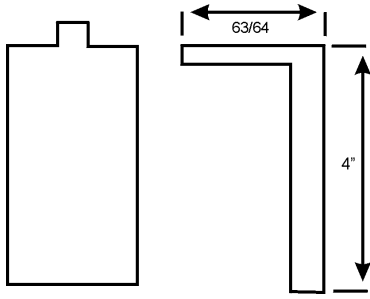

.045 x 3 7/8 " x 5 9/16 "
Series 90 Large Sold-Out Paddle Special
432,011,19x.x3

.045 x 2 1/4 " x 5 3/4 "
Series 90 E-Model Sold-Out Paddle
609,070,19x.x3

.045 x 2 1/2 " x 5 1/64 "
Series 90 Large Sold-Out Paddle Modified
432,011,09x.x3

.045 x 1 3/4 " x 5 1/2 "
Narrow Sold-Out Paddle (Ranson)
432,070,17x.x3

.063 x 1 3/4" x 7 3/4"
Sold-Out Paddle Pre Series 90 T
& 1 1/4 Narrow Columns
231,070,17x.x3

.063 x 1 3/4" x 7 3/4"
Sold-Out Paddle Pre Series 90 T
& 1/4 Narrow Columns
236,070,25x.x3

.063 x 1 3/4" x 7 3/4"
Sold-Out Paddle Pre Series 90
Apple Black Wide Column
280,070,01x.x3

Sold-Out Paddle DN, DDDDB
164,070,11x.x3

.063 x 1 3/4" x 7 3/4"
Sold-Out Paddle Pre Series 90
Accommodator Wide Column
381,070,23x.x3

.063 x 1 3/4" x 7 3/4"
Sold-Out Paddle Pre Series 90
Accommodator Narrow Column
381,070,24x.x3

**22 gauge x 2 ¹³/₃₂" x 4 ⁶³/₆₄"
 Sold-Out Paddle DCB & DN
 164,070,10x.x3**

**22 Gauge x 1 ³/₄" x 4 ³/₄"
 Sold-Out Paddle DN Models
 147,070,23x.x3**