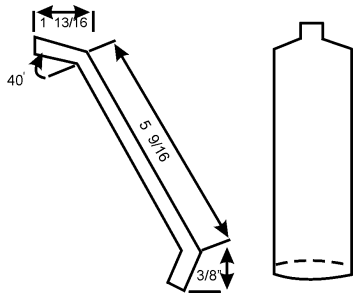

← 45 degree break starts 3/8" from the bottom

SOLD OUT PADDLE DIMENSIONS

.045 x 2 1/4 " x 5 1/2 "
Series 90 Sold Out Paddle
432,070,19x.x3

.045 x 2 1/4 " x 5 7/32 "
Series 90 Large Sold-Out Paddle
432.070.27x.x3

.045 x 3 7/8 " x 5 9/16 "
Series 90 Large Sold-Out Paddle Special
432,011,19x.x3

.045 x 2 1/4 " x 5 3/4 "
Series 90 E-Model Sold-Out Paddle
609,070,19x.x3

.045 x 2 1/2 " x 5 1/64 "
Series 90 Large Sold-Out Paddle Modified
432,011,09x.x3

.045 x 1 3/4 " x 5 1/2 "
Narrow Sold-Out Paddle (Ranson)
432,070,17x.x3

.063 x 1 3/4" x 7 3/4"
Sold-Out Paddle Pre Series 90 T
& 1 1/4 Narrow Columns
231,070,17x.x3

.063 x 1 3/4" x 7 3/4"
Sold-Out Paddle Pre Series 90 T
& 1/4 Narrow Columns
236,070,25x.x3

.063 x 1 3/4" x 7 3/4"
Sold-Out Paddle Pre Series 90
Apple Black Wide Column
280,070,01x.x3

Sold-Out Paddle DN, DDDDB
164,070,11x.x3

.063 x 1 3/4" x 7 3/4"
Sold-Out Paddle Pre Series 90
Accommodator Wide Column
381,070,23x.x3