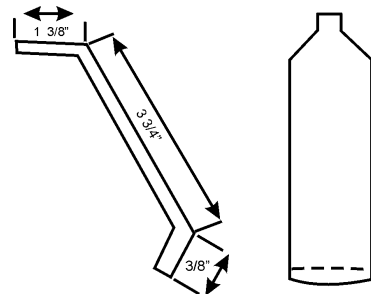

← 45 degree break starts 3/8" from the bottom

SOLD OUT PADDLE DIMENSIONS

.045 x 2 1/4 " x 5 1/2 "
Series 90 Sold Out Paddle
432,070,19x.x3

.045 x 2 1/4 " x 5 7/32 "
Series 90 Large Sold-Out Paddle
432.070.27x.x3

.045 x 3 7/8 " x 5 9/16 "
Series 90 Large Sold-Out Paddle Special
432,011,19x.x3

.045 x 2 1/4 " x 5 3/4 "
Series 90 E-Model Sold-Out Paddle
609,070,19x.x3

.045 x 2 1/2 " x 5 1/64 "
Series 90 Large Sold-Out Paddle Modified
432,011,09x.x3

.045 x 1 3/4 " x 5 1/2 "
Narrow Sold-Out Paddle (Ranson)
432,070,17x.x3

.063 x 1 3/4" x 7 3/4"
Sold-Out Paddle Pre Series 90 T
& 1 1/4 Narrow Columns
231,070,17x.x3

.063 x 1 3/4" x 7 3/4"
Sold-Out Paddle Pre Series 90 T
& 1/4 Narrow Columns
236,070,25x.x3