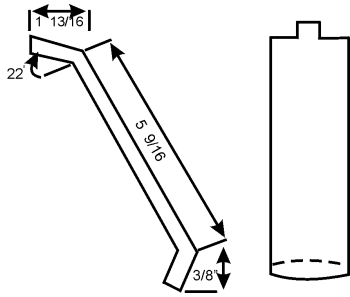

← 45 degree break starts 3/8" from the bottom

SOLD OUT PADDLE DIMENSIONS

.045 x 2 1/4 " x 5 1/2 "
Series 90 Sold Out Paddle
432,070,19x.x3

.045 x 2 1/4 " x 5 7/32 "
Series 90 Large Sold-Out Paddle
432.070.27x.x3

.045 x 3 7/8 " x 5 9/16 "
Series 90 Large Sold-Out Paddle Special
432,011,19x.x3

.045 x 2 1/4 " x 5 3/4 "
Series 90 E-Model Sold-Out Paddle
609,070,19x.x3

.045 x 2 1/2 " x 5 1/64 "
Series 90 Large Sold-Out Paddle Modified
432,011,09x.x3

.045 x 1 3/4 " x 5 1/2 "
Narrow Sold-Out Paddle (Ranson)
432,070,17x.x3

.063 x 1 3/4" x 7 3/4"
Sold-Out Paddle Pre Series 90 T
& 1 1/4 Narrow Columns
231,070,17x.x3

.063 x 1 3/4" x 7 3/4"
Sold-Out Paddle Pre Series 90 T
& 1/4 Narrow Columns
236,070,25x.x3

.063 x 1 3/4" x 7 3/4"
Sold-Out Paddle Pre Series 90
Apple Black Wide Column
280,070,01x.x3

Sold-Out Paddle DN, DDDDB
164,070,11x.x3

.063 x 1 3/4" x 7 3/4"
Sold-Out Paddle Pre Series 90
Accommodator Wide Column
381,070,23x.x3