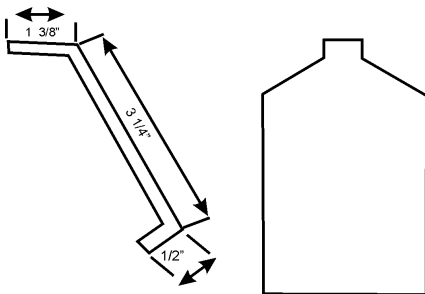

← 45 degree break starts 3/8" from the bottom

SOLD OUT PADDLE DIMENSIONS

.045 x 2 1/4 " x 5 1/2 "
Series 90 Sold Out Paddle
432,070,19x.x3

.045 x 2 1/4 " x 5 7/32 "
Series 90 Large Sold-Out Paddle
432.070.27x.x3

.045 x 3 7/8 " x 5 9/16 "
Series 90 Large Sold-Out Paddle Special
432,011,19x.x3

.045 x 2 1/4 " x 5 3/4 "
Series 90 E-Model Sold-Out Paddle
609,070,19x.x3

.045 x 2 1/2 " x 5 1/64 "
Series 90 Large Sold-Out Paddle Modified
432,011,09x.x3