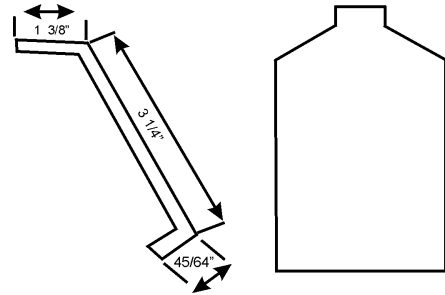

PRE SERIES 90 SOLD OUT PADDLES

231,070,17x.x3	For T and 1-1/4" Narrow Column
236,070,25x.x3	For T and 1-1/4" Wide Column
280,070,01x.x3	Apple Black Wide Column
381,070,23x.x3	For Accommodator Wide Column
381,070,24x.x3	For Accommodator Narrow Column

← 45 degree break starts 3/8" from the bottom

SOLD OUT PADDLE DIMENSIONS

.045 x 2 1/4 " x 5 1/2 "
Series 90 Sold Out Paddle
432,070,19x.x3

.045 x 2 1/4 " x 5 7/32 "
Series 90 Large Sold-Out Paddle
432.070.27x.x3

.045 x 3 7/8 " x 5 9/16 "
Series 90 Large Sold-Out Paddle Special
432,011,19x.x3

.045 x 2 1/4 " x 5 3/4 "
Series 90 E-Model Sold-Out Paddle
609,070,19x.x3

.045 x 2 1/2 " x 5 1/64 "
Series 90 Large Sold-Out Paddle Modified
432,011,09x.x3