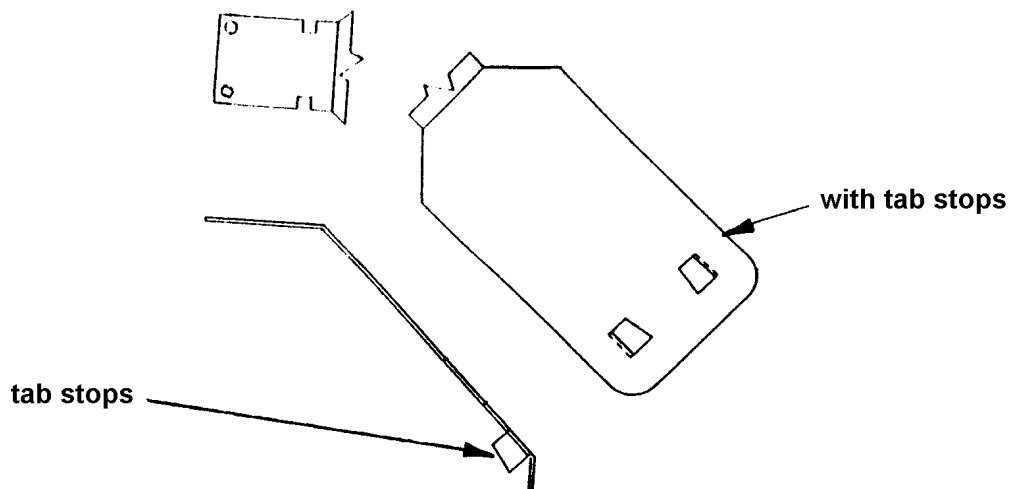

Technical Bulletin

Bulletin Number: 379 Revision Number: R-04

Release Date: May 8, 1993 Revision Date: January 14, 1999

SUBJECT: NEW SOLD OUT PADDLES

MODELS AFFECTED: All Series 90 Venders (See pages 1 & 2.)
All Pre-Series 90 Venders (See page 3.)
Sold Out Paddle Dimensions (See page 4, 5, & 6.)

NEW SERIES 90 SOLD OUT PADDLE

REASON: To add tab stops to sold out paddle to eliminate the special screws used for the paddle stop.

SERIAL NUMBER BREAK: Beginning serial number 1125-6133BR and higher will have the new sold out paddle factory installed.

EXCEPTIONS: Production runs 6134, 6135 & 6136 do not have the new paddle factory installed.

INCLUDES: Production runs 6124, 6128 & 6129 have the new paddle factory installed.

**NEW SERIES 90 SOLD OUT PADDLE
PART # 432,070,19x.x3**