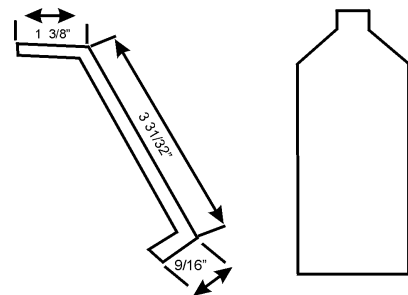

← 45 degree break starts 3/8" from the bottom

SOLD OUT PADDLE DIMENSIONS

.045 x 2 1/4 " x 5 1/2 "
Series 90 Sold Out Paddle
432,070,19x.x3

.045 x 2 1/4 " x 5 7/32 "
Series 90 Large Sold-Out Paddle
432.070.27x.x3

.045 x 3 7/8 " x 5 9/16 "
Series 90 Large Sold-Out Paddle Special
432,011,19x.x3

.045 x 2 1/4 " x 5 3/4 "
Series 90 E-Model Sold-Out Paddle
609,070,19x.x3

.045 x 2 1/2 " x 5 1/64 "
Series 90 Large Sold-Out Paddle Modified
432,011,09x.x3

.045 x 1 3/4 " x 5 1/2 "
Narrow Sold-Out Paddle (Ranson)
432,070,17x.x3

.063 x 1 3/4" x 7 3/4"
Sold-Out Paddle Pre Series 90 T
& 1 1/4 Narrow Columns
231,070,17x.x3

.063 x 1 3/4" x 7 3/4"
Sold-Out Paddle Pre Series 90 T
& 1/4 Narrow Columns
236,070,25x.x3