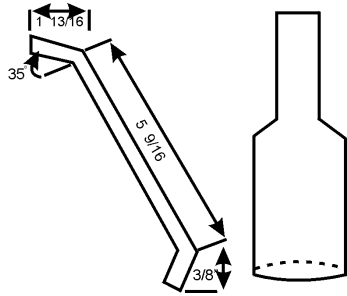

← 45 degree break starts 3/8" from the bottom

SOLD OUT PADDLE DIMENSIONS

.045 x 2 1/4 " x 5 1/2 "
Series 90 Sold Out Paddle
432,070,19x.x3

.045 x 2 1/4 " x 5 7/32 "
Series 90 Large Sold-Out Paddle
432.070.27x.x3

.045 x 3 7/8 " x 5 9/16 "
Series 90 Large Sold-Out Paddle Special
432,011,19x.x3

.045 x 2 1/4 " x 5 3/4 "
Series 90 E-Model Sold-Out Paddle
609,070,19x.x3

.045 x 2 1/2 " x 5 1/64 "
Series 90 Large Sold-Out Paddle Modified
432,011,09x.x3

.045 x 1 3/4 " x 5 1/2 "
Narrow Sold-Out Paddle (Ranson)
432,070,17x.x3

.063 x 1 3/4" x 7 3/4"
Sold-Out Paddle Pre Series 90 T
& 1 1/4 Narrow Columns
231,070,17x.x3

.063 x 1 3/4" x 7 3/4"
Sold-Out Paddle Pre Series 90 T
& 1/4 Narrow Columns
236,070,25x.x3

**.045 x 2 ¹/₄" x 3 ¹/₈"
 Series 90 Standard Sold-Out Paddle Short
 432,070,29x.x3**